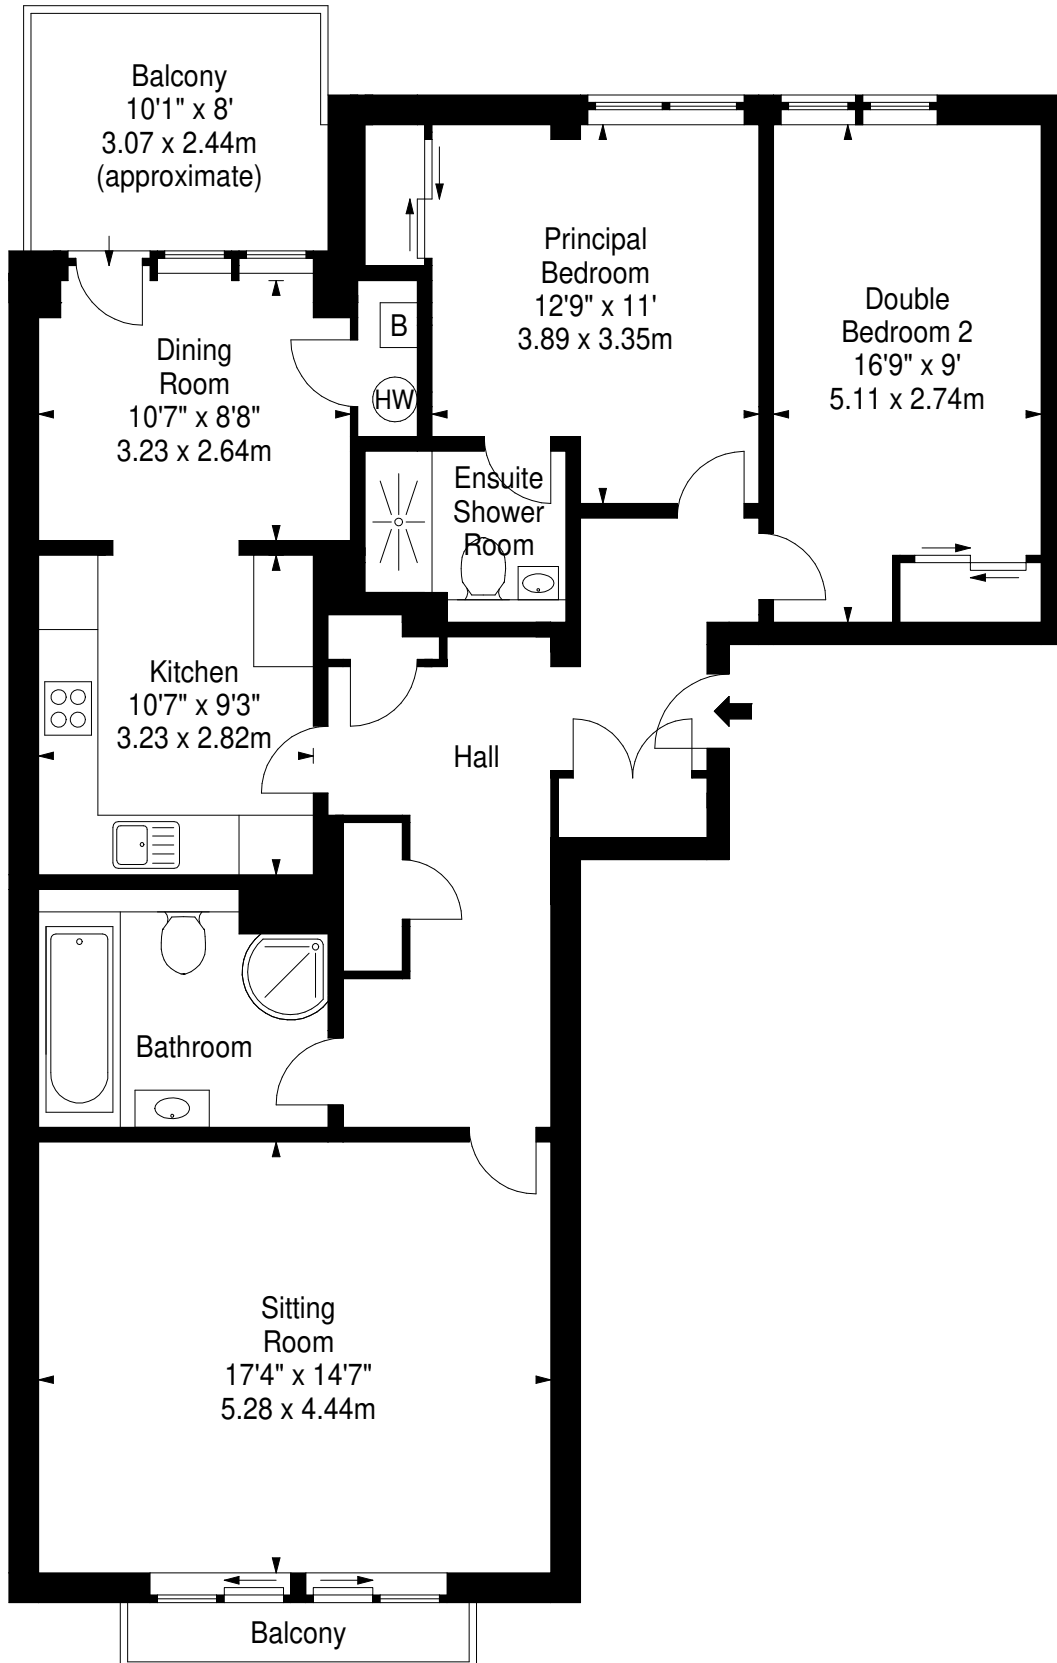

**Western Harbour Breakwater,
Edinburgh, EH6 6PA**

Approx. Gross Internal Area
1107 Sq Ft - 102.84 Sq M
For identification only. Not to scale.
© SquareFoot 2026

Fourth Floor