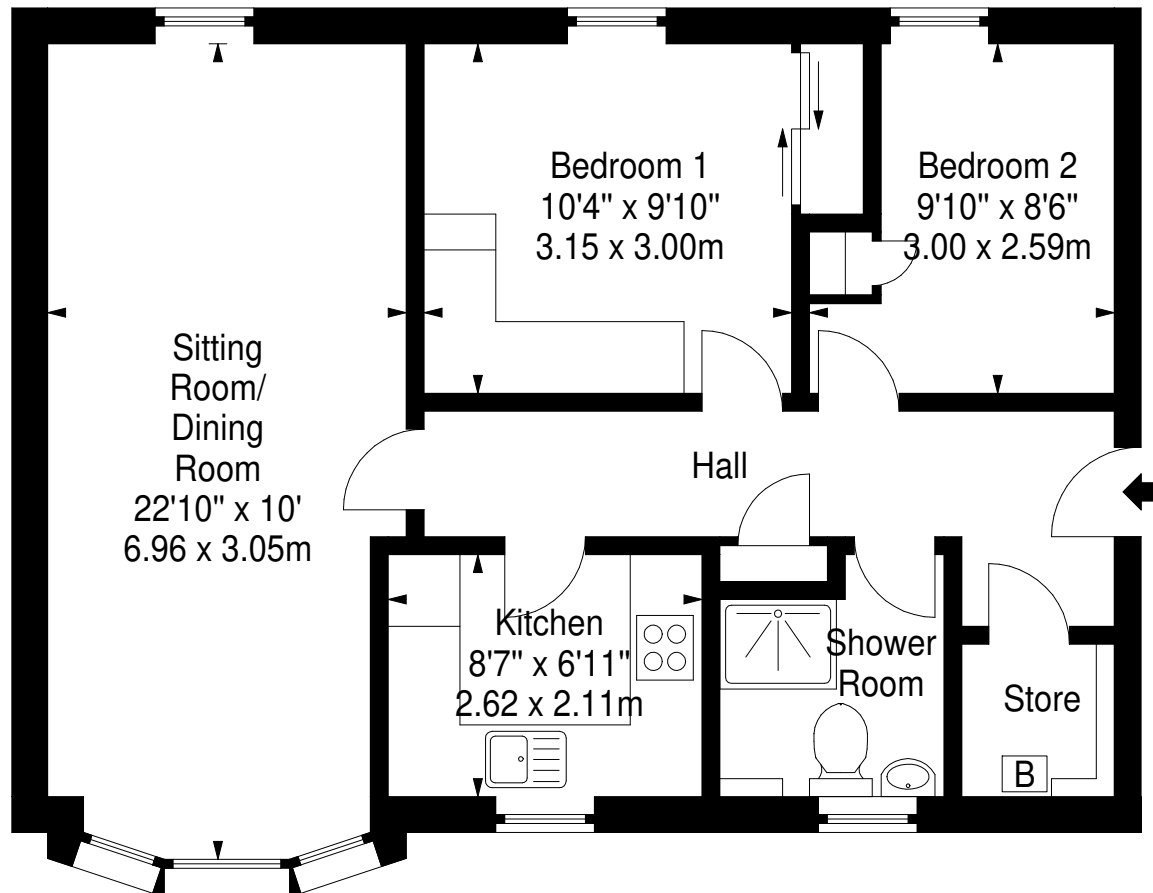

**West Powburn,
Edinburgh,
Midlothian, EH9 3EN**

Approx. Gross Internal Area
643 Sq Ft - 59.73 Sq M
For identification only. Not to scale.
© SquareFoot 2026

First Floor